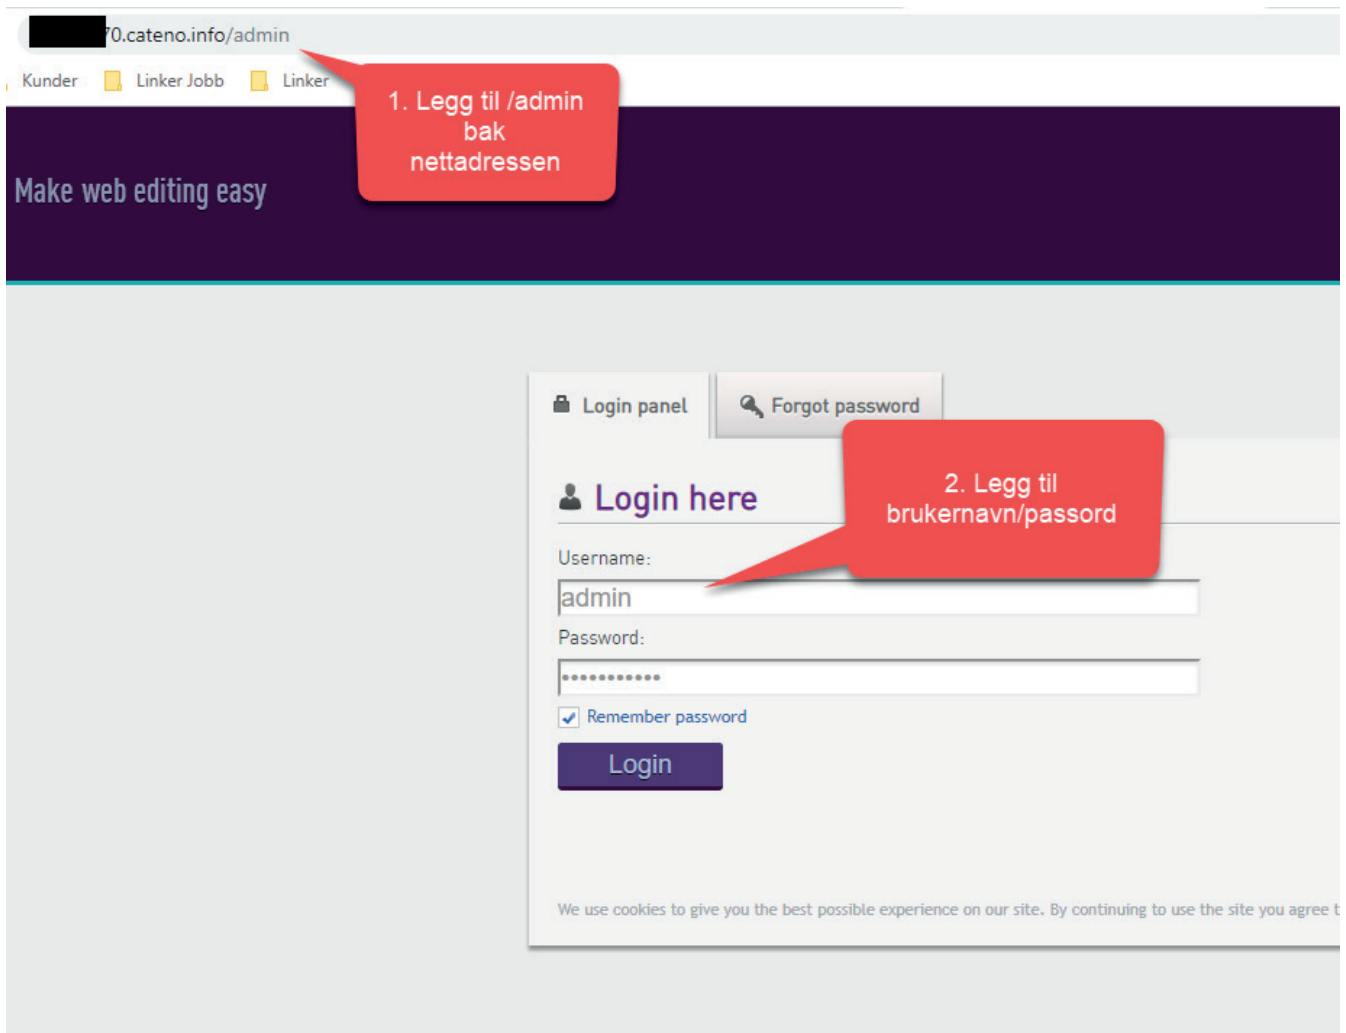

BRUKERMANUAL EHANDSEL (det mest brukte)

Logge inn på kundesiden som admin:

Etter din nye nettside er publisert, logger du inn på samme måte:
www.domenet ditt/admin

TEKST / BILDE REDIGERING

Legge til tekst

The screenshot shows the JAFI website interface. At the top, there is a navigation bar with links for 'NETTbutikk', 'LITT JAFI', 'KUNDESERVICE', 'KNUTEBOKA', and 'KONTAKT OSS'. Below this is a dark header with the JAFI logo and a search bar. The main content area features a large image of the 'KNUTEBOKA' cover with the website URL 'www.jafi.no' at the bottom. Three red callout boxes are overlaid on the page: box 1 points to a pencil icon in the top left of the content area; box 2 points to a map icon in the top right; and box 3 points to a version history icon in the top right. Text labels like '[Click edit icon to edit content]' are visible near the map icon.