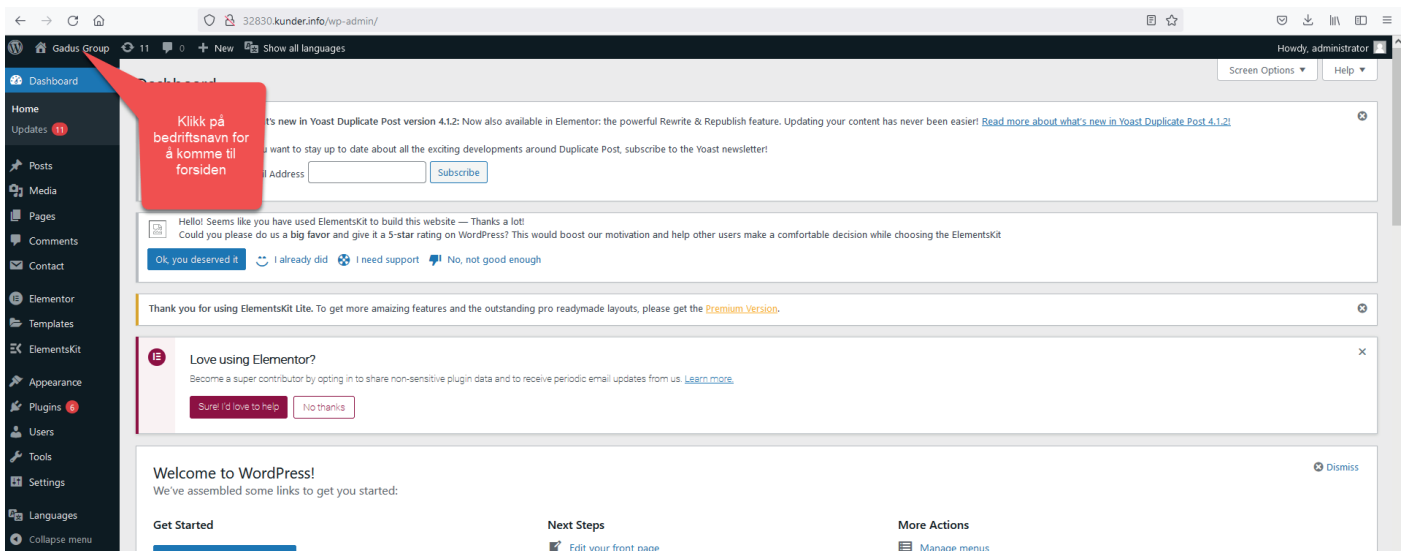

Navigere fra Backend til Frontend